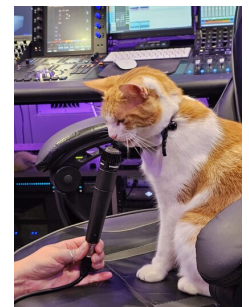

Join the Christmas Rescue with Nala and the RSPCA!

As we dance to the catchy beats of "Check Meowt" let's not forget the bigger picture. Nala's single comes at a time when the RSPCA needs our support more than ever. An RSPCA spokesperson said:

"It's always lovely to see animals we have rescued thriving in their new homes so to see Nala doing so well and touching so many people's hearts with his train station adventures is amazing to see. We're incredibly grateful to Nala and his owners for releasing their purr-fect single Meow to raise funds for the RSPCA and a homeless charity - and give it our full backing for the Christmas number one spot! "The launch of Nala's song comes at a time when animal neglect calls to the RSPCA have reached a three-year high and our rescue teams are set to be busier than ever this Christmas. That's why we need people to Join the Christmas Rescue - and support our dedicated frontline teams. With the help of Nala, his owners, and other kind animal lovers who raise funds and donate to the RSPCA, we can help transform countless animals' lives this Christmas."

Calling All Journalists and Influencers: Nala's Exclusive Interviews Await!

Nala the Station Cat is on a mission to spread joy, laughter, and holiday cheer. Journalists, bloggers, vloggers, influencers, and news outlets, buckle up! Nala is available for exclusive interviews,

Media:

Related Sectors:

Charities & non-profits :: Entertainment & Arts :: Lifestyle & Relationships ::

Related Keywords:

Cat :: Nala The Station Cat :: Viral Sensation :: Internet Star :: Viral Cat :: Singing Cat :: Christmas Number 1 :: Christmas No.1 :: Cat Record :: Cat Single :: RSPCA ::