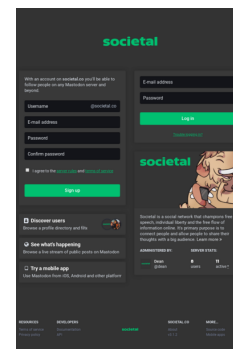

The new Social Network follows a UK government announcement that everyone should only go outside for food, health reasons or work (where this absolutely cannot be done from home).

Jones hopes his digital platform will help create connections, not conflict in this time of uncertainty.

Jones said further 'As we isolate ourselves at home to protect our health and our neighbours, we still need each other. Societal means that even in this time when we are physically apart, we can still connect with our friends.'

The Core Principles of Societal are-

- Respect.
- Justice/Fairness.
- Honesty.
- Service/Giving Back/Contribution.
- Responsibility.
- Family.
- Community.

[Societal](#) is trying to shift the paradigm. In a web full of pseudo thought-leaders, Societal promises to be place that people from all walks of life can rely on and cater to those looking for fresh, new, authentic voices and believe wholeheartedly in community. Societal offers free accounts and doesn't serve ads.

Jones has launched a kickstarter page in order to support this worthwhile project <https://www.kickstarter.com/projects/deanjones/societal>

Media:

Related Sectors:

Coronavirus (COVID-19) ::

Related Keywords:

Societal Means That Even In This Time When We Are Physically Apart :: We Can Still Connect With Our Friends ::

Scan Me: