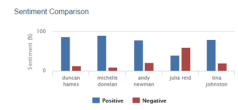

Social Media Monitoring for UK General Election – Chippenham Parliamentary Constituency – Live Report

Sunday 12 April, 2015

The [UK General Election 2015](#) is just around the corner on Thursday 7 May 2015 . Tain Brae Digital based in Corsham, Wiltshire, has put its social media keyword monitoring and sentiment analysis features to good use by monitoring and comparing the main candidates for the [Chippenham Parliamentary Constituency](#).

Based around Chippenham, the seat includes: Bradford on Avon, Corsham and Melksham. The report contains analysis and mentions from the candidates for the Chippenham Parliamentary Constituency as listed below:

- **Duncan Hames – Liberal Democrats**
- **Michelle Donelan – Conservative Party**
- **Andy Newman – Labour Party**
- **Julia Reid – UK Independence Party (UKIP)**
- **Tina Johnston – The Green Party**

View the free live report below from the past 90 Days here:

Media: