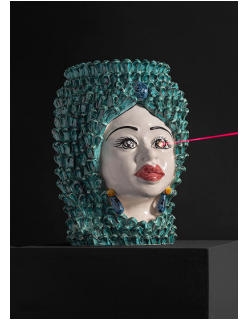

Opening Event | Invernomuto | NN Contemporary

Wednesday 29 May, 2019

14 June - 4 August 2019

Opening event & *Black Med* Performance 13th June | 6 -10 pm

Curated by Emer Grant

Hours: Wednesday-Saturday 11 am - 6 pm

NN Contemporary is pleased to present the first UK Solo exhibition of Italian duo Invernomuto. The video installation '*Vers l'Europa Deserta, Terra Incognita*' will be exhibited alongside a sculptural and performance component of the critically acclaimed platform '*Black Med*' (currently part of the Ralph Rugoff performance programme in the 2019 Venice Biennale).

Free entry

Booking tickets is essential for the *Black Med* performance 13th June 9pm.

Please email marketing@nncontemporaryart.org for more information.

Image Credit: Invernomuto, MED T-1000, ceramic, laser, 2019, courtesy of the artists and Pinksummer, Genova (1).tif

Media:

Related Sectors:

Entertainment & Arts ::

Scan Me: