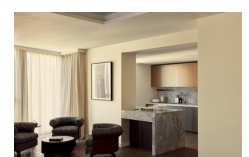

[SK Residence](#), blends nature-inspired elements with contemporary luxury. The design features a wood parametric ceiling in the entrance, reminiscent of water fluidity and the family room emphasises connection to nature with a large green wall. Similarly, [Bel Air Mansion](#) delivers every aspect of luxury family living alongside breathtaking views and indoor/outdoor living.

What to buy:

- Incorporate green walls to bring a touch of nature indoors and enhance air quality.
- Choose furniture and decor made from wood, stone, and other natural materials to create a harmonious design.
- Maximise natural light with large windows, fostering a connection with the outdoors.

[Adaptive Living](#)

Adaptive Living emphasises open-plan layouts and flexible spaces tailored to the dynamic needs of contemporary families. This trend prioritises designing homes with versatile areas that accommodate various functions and activities, providing both flexibility and adaptability.

[West 53rd Street](#) exemplifies this trend with its interconnected zones and adaptable design. This open plan apartment initially appears as one sweeping expanse, but in actuality, the interior features clearly distinct but interrelated zones. [Thames City](#) emphasises flexibility, creating environments that easily adapt to various family needs and activities.

What to Buy:

Media: