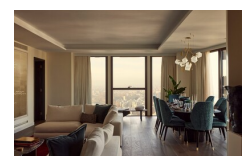

[SK Residence](#), blends nature-inspired elements with contemporary luxury. The design features a wood parametric ceiling in the entrance, reminiscent of water fluidity and the family room emphasises connection to nature with a large green wall. Similarly, [Bel Air Mansion](#) delivers every aspect of luxury family living alongside breathtaking views and indoor/outdoor living.

What to buy:

- Incorporate green walls to bring a touch of nature indoors and enhance air quality.
- Choose furniture and decor made from wood, stone, and other natural materials to create a harmonious design.
- Maximise natural light with large windows, fostering a connection with the outdoors.

[Adaptive Living](#)

Adaptive Living emphasises open-plan layouts and flexible spaces tailored to the dynamic needs of contemporary families. This trend prioritises designing homes with versatile areas that accommodate various functions and activities, providing both flexibility and adaptability.

[West 53rd Street](#) exemplifies this trend with its interconnected zones and adaptable design. This open plan apartment initially appears as one sweeping expanse, but in actuality, the interior features clearly distinct but interrelated zones. [Thames City](#) emphasises flexibility, creating environments that easily adapt to various family needs and activities.

What to Buy:

Media: