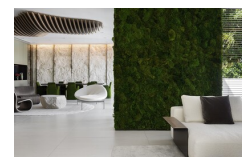

[SK Residence](#), blends nature-inspired elements with contemporary luxury. The design features a wood parametric ceiling in the entrance, reminiscent of water fluidity and the family room emphasises connection to nature with a large green wall. Similarly, [Bel Air Mansion](#) delivers every aspect of luxury family living alongside breathtaking views and indoor/outdoor living.

What to buy:

- Incorporate green walls to bring a touch of nature indoors and enhance air quality.
- Choose furniture and decor made from wood, stone, and other natural materials to create a harmonious design.
- Maximise natural light with large windows, fostering a connection with the outdoors.

[Adaptive Living](#)

Adaptive Living emphasises open-plan layouts and flexible spaces tailored to the dynamic needs of contemporary families. This trend prioritises designing homes with versatile areas that accommodate various functions and activities, providing both flexibility and adaptability.

[West 53rd Street](#) exemplifies this trend with its interconnected zones and adaptable design. This open plan apartment initially appears as one sweeping expanse, but in actuality, the interior features clearly distinct but interrelated zones. [Thames City](#) emphasises flexibility, creating environments that easily adapt to various family needs and activities.

What to Buy:

Media: