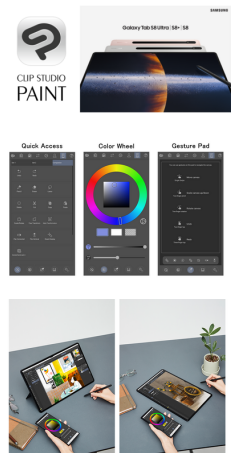

6-month free offer

Users can receive six months free access to the most advanced version of the app, Clip Studio Paint EX.^{*3}

After the free offer ends, users can sign up for a monthly or yearly plan to continue using the app.

Clip Studio Paint Ver. 1.11.9 Release Notes:

<https://www.clipstudio.net/en/dl/release_note/>

Companion mode

Companion mode allows smartphones with Clip Studio Paint for Galaxy installed to be used as a handheld shortcut remote for Clip Studio Paint on Windows or the Galaxy Tab S8 series^{*4} connected to the same Wi-Fi network^{*5}.

Smartphones in Companion mode can display the Quick Access panel for easy switching between frequently used tools and the Color Wheel so artists can keep their palettes within close reach and use the full space on the larger display as a canvas, making for a more efficient and pleasant creative experience.

Clip Studio Paint is used by over 15 million people for the creation of illustrations, comics, and animation.^{*6}

Compatible with all types of devices, including Android smartphones and tablets, Chromebooks, iPads, iPhones, macOS, as well as Windows, Clip Studio Paint is known for its natural drawing feel and plentiful features. The app is supported by illustrators, comic artists, and animators, and used by beginners and industry professionals alike. The app is available in seven languages (Japanese, English, Traditional

Media:

Related Sectors:

Entertainment & Arts ::

Related Keywords:

CSP :: CLIP STUDIO PAINT ::
Samsung :: Companion Mode ::
Galaxy Tablet :: Galaxy
Smartphones ::

Scan Me: