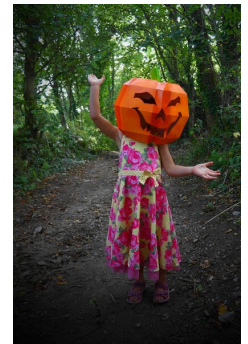

This is food waste on a grand scale and most Halloween pumpkins will end up in landfill sites contributing to our growing waste problem and greenhouse gasses.

Now there is an alternative for those environmentally conscious spooks and goblins.

This Halloween you can turn your old waste cardboard into pumpkins with the aid of a template provided by Wintercroft masks, a site on Esty that supplies templates to make masks ranging from a werewolf to a human skull. Using the template which is downloaded as a digital PDF you can build a pumpkin on which you can carve your own design. The pumpkin can then be used as a mask or a decoration for Halloween.

Steve Wintercroft from Wintercroft masks said:

"Whilst not a real pumpkin this is the ultimate green alternative. For years we have been encouraged to make use of our pumpkin waste but most people simply throw their Halloween pumpkin in the bin. "

He added "we created the pumpkin template with the idea that it could be built by anyone using local materials, often rubbish, removing the need for shipping and with the minimum environmental impact."

The pumpkin template is available from Wintercroft Masks on Esty

<https://www.etsy.com/uk/shop/Wintercroft>

For more information contact:

Steve Wintercroft

<https://www.etsy.com/uk/shop/Wintercroft>

Email: info@wintercroft.com

Media:

Related Sectors:

Environment & Nature ::
Halloween ::

Related Keywords:

Halloween :: Pumpkin :: Mask ::
Costume :: Recycle ::
Jack-O-Lantern Mask ::
Jack-O-Lantern :: Environment ::

Scan Me: